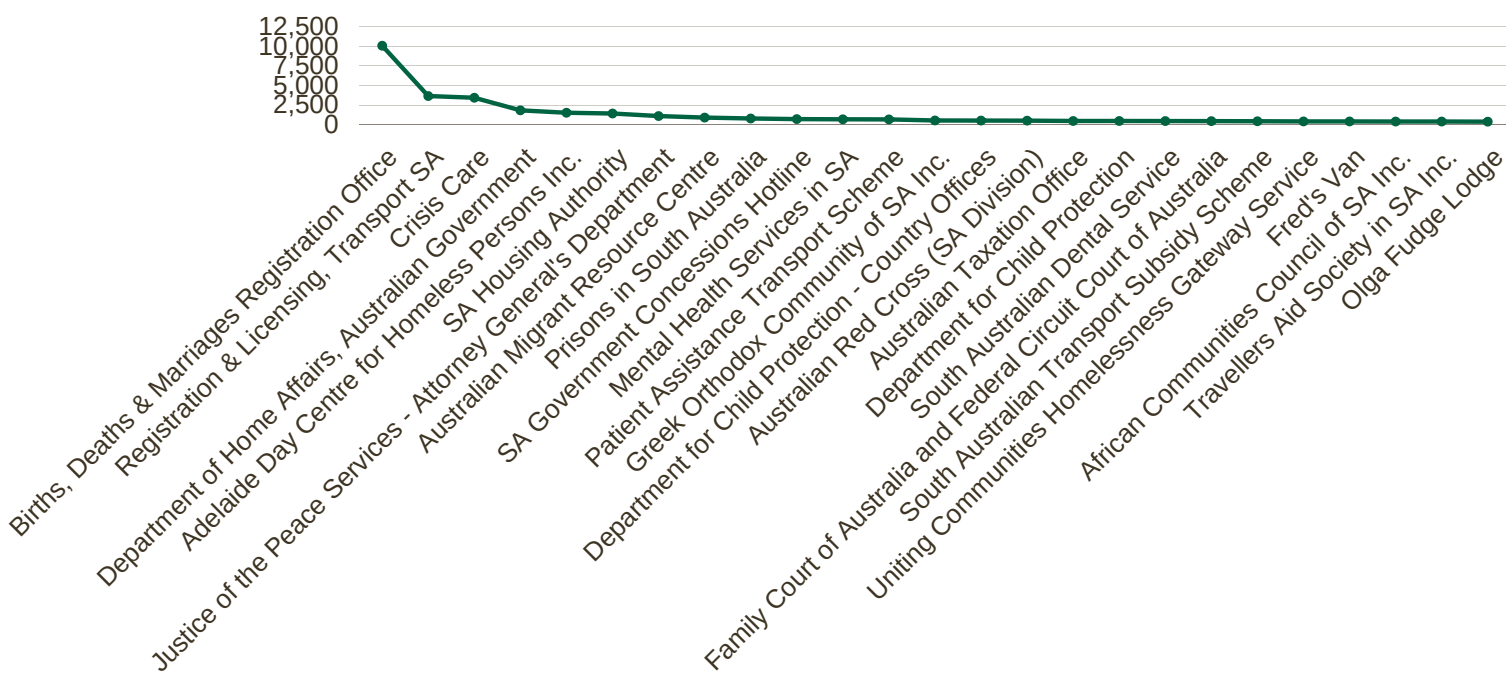

ADELAIDE CITY COUNCIL

WHAT ARE OUR COMMUNITY NEEDS?

63841 SESSIONS | 1 JULY 2019 - 30 JUNE 2020

TOP 25 LANDING PAGES:

WHO ARE OUR USERS?