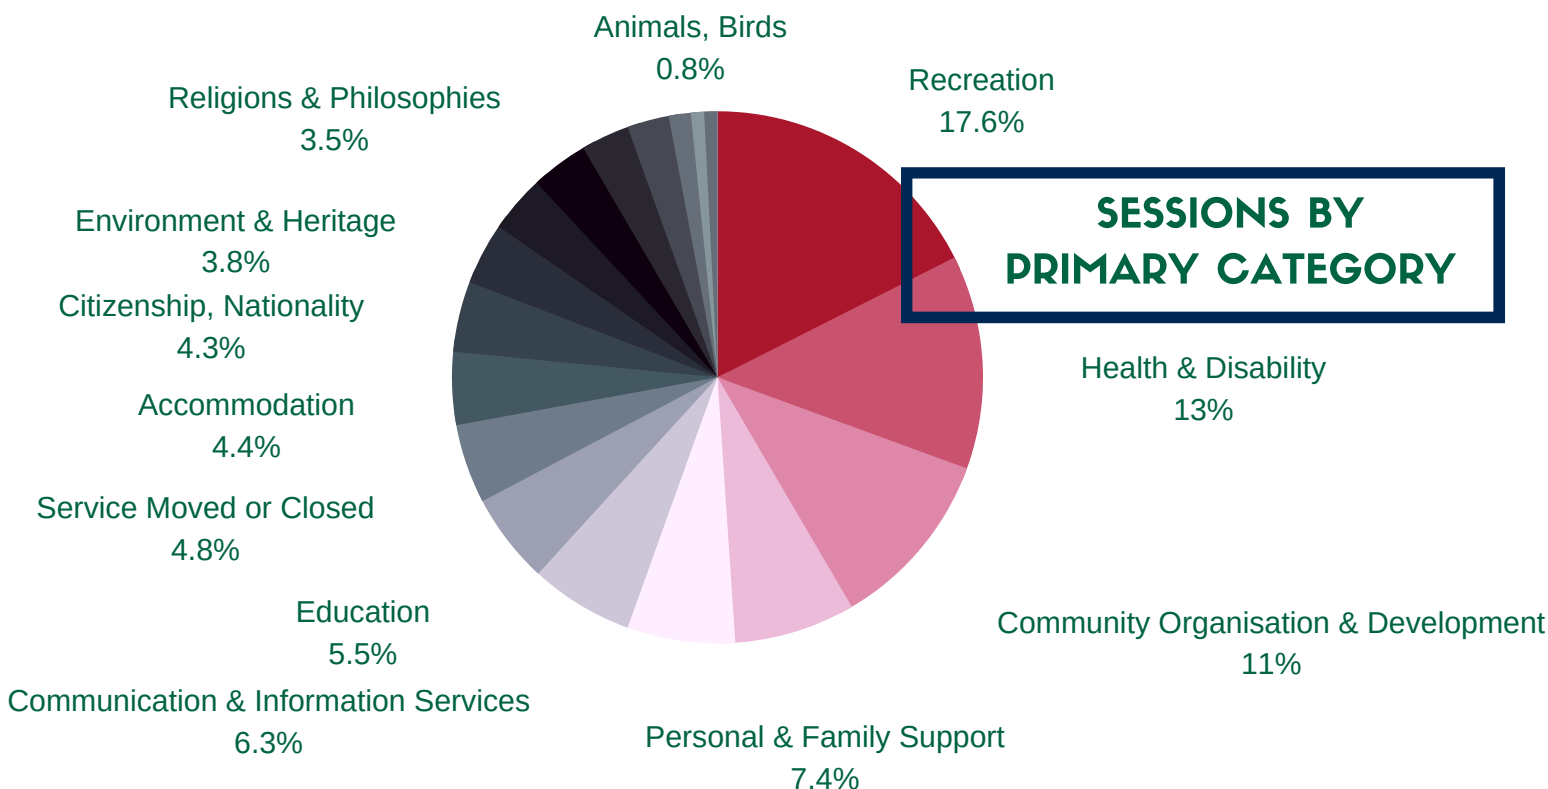

ADELAIDE CITY COUNCIL

WHAT ARE OUR COMMUNITY NEEDS?

63841 SESSIONS | 1 JULY 2019 - 30 JUNE 2020

TOP 25 LANDING PAGES:

WHO ARE OUR USERS?